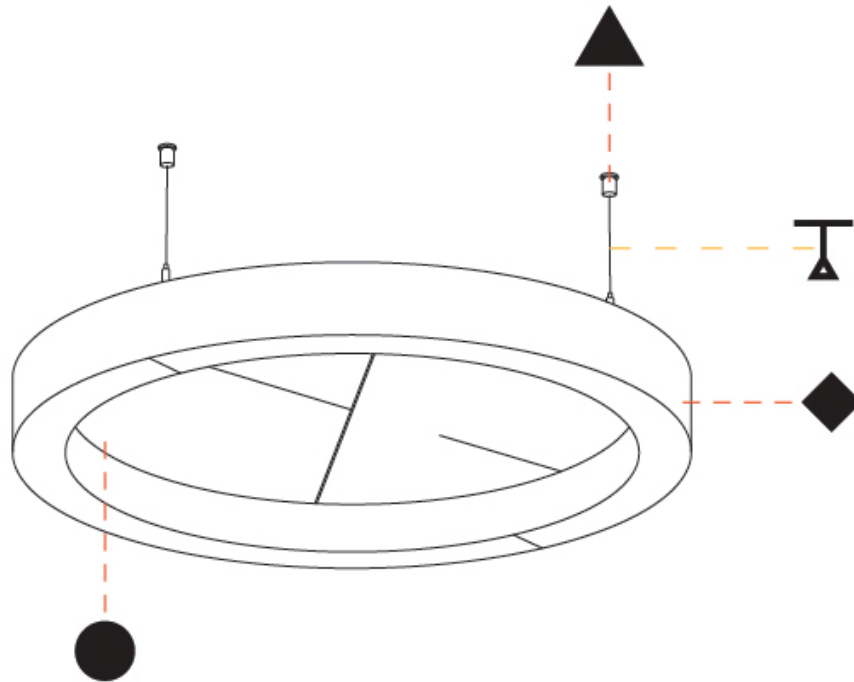

GLORIOUS SLIM ACOUSTIC SUSPENSION

A300730-

PROJECT	_____
TYPE	_____
SPECIFIER	_____
QUANTITY	_____
DATE	_____

A