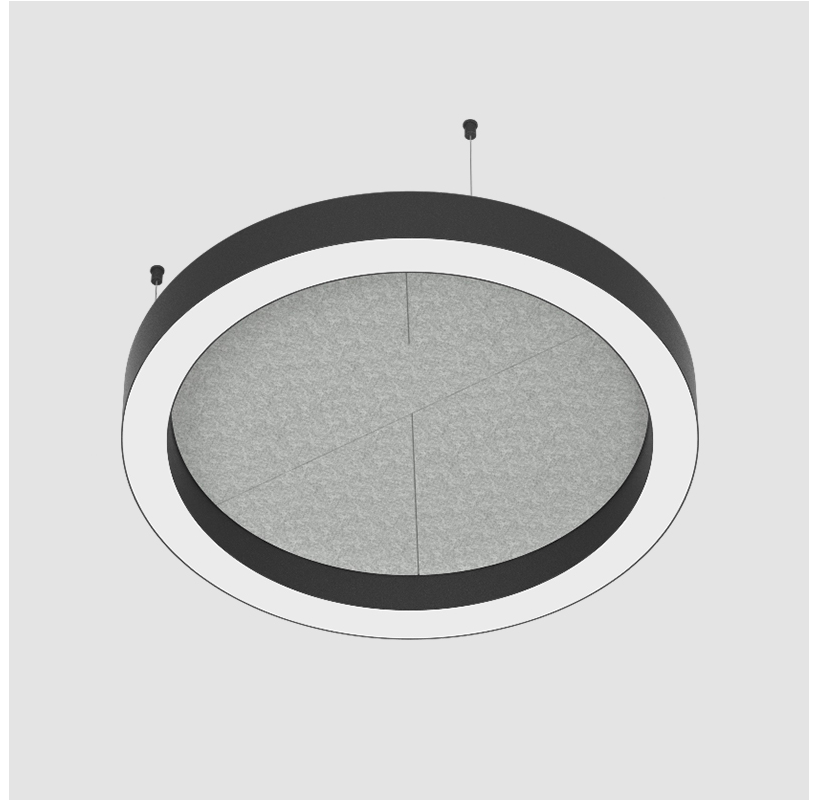

GENERAL

Series: Glorious Slim Acoustic
Brand: Prolight
Division: Architectural
Mounting Type: Suspension
Mounting Location: Ceiling
Subcategory: Acoustic

PHYSICAL

Shape: Round
Length (mm): 800
Length (in): 31 1/2
Width (mm): 90
Width (in): 3 9/16
Light Distribution: Direct / Indirect
Weight (kg): 9.026
Weight (lbs): 19.90

Diffuser: [PMMA - Opal / Micro-Prism](#)
Fixture Finish: [SSR / BKV / CWI / CRY / HAB / UFT / ITA / RUA / FTG / MYG / LOD / PUS / FRO / FUP / KIA / POP / BLS / SPG / MEY / GOH / GUM / CHC / COM / ABZ / JAG / OBR / MOS / ROR](#)
Accent Finish: [ANC / ASH / BNA / BTC / BZE / CEL / EGG / EVG / FOG / FOS / FST / FUA / IRI / IRO / KHA / LIC / LIM / MER / MSN / MUS / ONX / PEA / PLU / POL / PPY / RAY / ROY / RST / STE / SWD / TAN / TAU](#)

Fixture Material: Aluminum
Cable Details: 2 000mm / 78 3/4" or 6 000mm / 236 1/4" Transparent Cable

ELECTRICAL

Lamp Type: LED (Zhaga Standard)
Input Wattage (W): 77
Total Output Wattage (W): 70
Dimming: [Non-Dimmable](#)
Driver Included: Yes
Driver Location: Integrated
Driver Type: Constant Current - Universal
Driver Class: Class 2
Input Voltage (V): 120 - 277

LED

Color Temperature (°K): [2700 / 3000 / 3500 / 4000](#)
Max. Delivered Lumen (lm): Max 9579
Nominal Lumen (lm): Max 12223
CRI: >90 CRI
Lamp Life (hrs): 50000

OPTICAL

RATINGS AND CERTIFICATIONS

Certified By: CSA Certified to UL and CSA Standards
IP rating: IP20