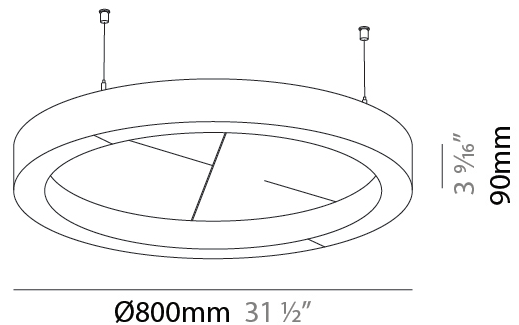

GENERAL

Series: Glorious Slim Acoustic
Brand: Prolight
Division: Architectural
Mounting Type: Suspension
Mounting Location: Ceiling
Subcategory: Acoustic

PHYSICAL

Shape: Round
Length (mm): 800
Length (in): 31 1/2
Width (mm): 90
Width (in): 3 9/16
Light Distribution: Direct / Indirect
Weight (kg): 9.026
Weight (lbs): 19.90

Diffuser: [PMMA - Opal / Micro-Prism](#)
Fixture Finish: [SSR / BKV / CWI / CRY / HAB / UFT / ITA / RUA / FTG / MYG / LOD / PUS / FRO / FUP / KIA / POP / BLS / SPG / MEY / GOH / GUM / CHC / COM / ABZ / JAG / OBR / MOS / ROR](#)
Accent Finish: [ANC / ASH / BNA / BTC / BZE / CEL / EGG / EVG / FOG / FOS / FST / FUA / IRI / IRO / KHA / LIC / LIM / MER / MSN / MUS / ONX / PEA / PLU / POL / PPY / RAY / ROY / RST / STE / SWD / TAN / TAU](#)

Fixture Material: Aluminum
Cable Details: 2 000mm / 78 3/4" or 6 000mm / 236 1/4" Transparent Cable

ELECTRICAL

Lamp Type: LED (Zhaga Standard)
Input Wattage (W): 77
Total Output Wattage (W): 70
Dimming: [Non-Dimmable](#)
Driver Included: Yes
Driver Location: Integrated
Driver Type: Constant Current - Universal
Driver Class: Class 2
Input Voltage (V): 120 - 277

LED

Color Temperature (°K): [2700 / 3000 / 3500 / 4000](#)
Max. Delivered Lumen (lm): Max 9579
Nominal Lumen (lm): Max 12223
CRI: >90 CRI
Lamp Life (hrs): 50000

OPTICAL

RATINGS AND CERTIFICATIONS

Certified By: CSA Certified to UL and CSA Standards
IP rating: IP20